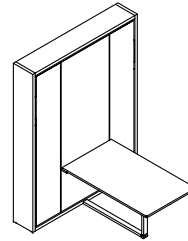

Ulisse Dining (Queen)

FINISHES / OPTIONS

Components available in a wide variety of VOC-free matte lacquers, melamine finishes, wood veneer finishes, fabrics, and leathers.
Four exclusive mattress options.
Interior LED lighting.
Headboard upholstered in fabric or leather.