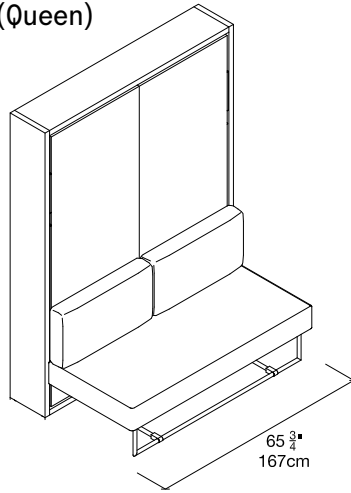

Ulisse Sofa

Full or Queen Vertical Sofa Wall Bed

Ulisse Sofa

SPECS

156 (Full)

167 (Queen)

ALSO AVAILABLE

Ulisse (Queen or Full)