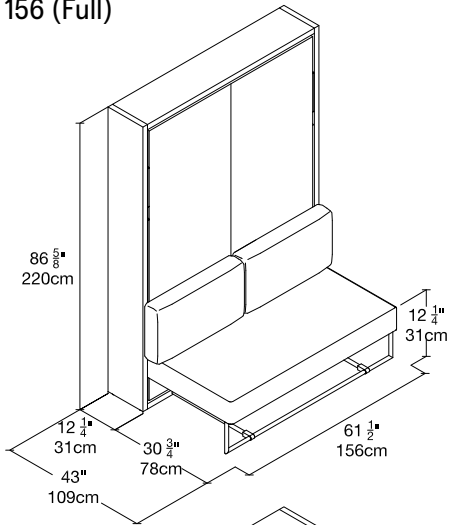

Ulisse Sofa

Full or Queen Vertical Sofa Wall Bed

Ulisse Sofa

SPECS

156 (Full)

167 (Queen)

ALSO AVAILABLE

Ulisse (Queen or Full)