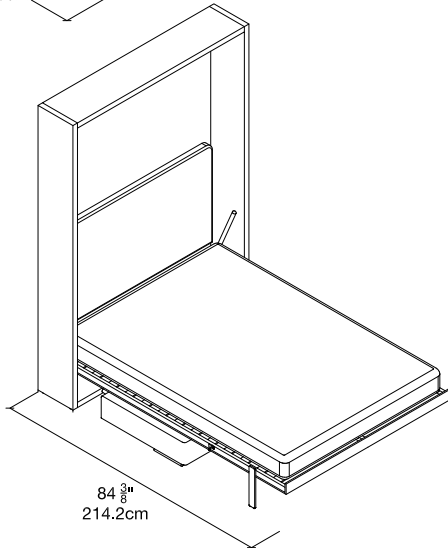

Ulisse Sofa

Full or Queen Vertical Sofa Wall Bed

Ulisse Sofa

SPECS

156 (Full)

167 (Queen)

ALSO AVAILABLE

Ulisse (Queen or Full)