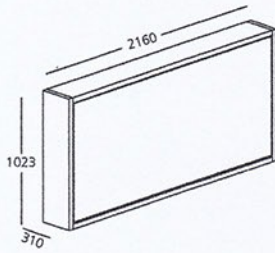

POPPI STANDARD

POPPI 90 STANDARD