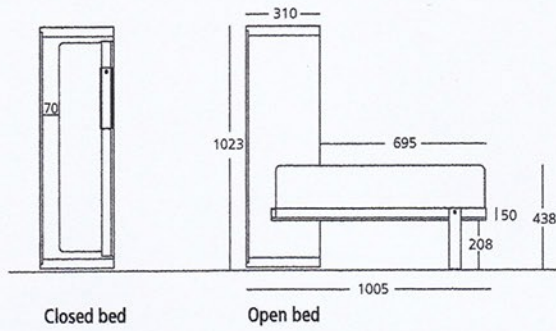

POPPI STANDARD

POPPI 90 STANDARD

Section

POPPI 120 STANDARD

Section

Accessories - POPPI STANDARD

Reclining padded headboard

Iron frame with expanded, cold-cured polyurethane foam padding and with removable fabric cover.
Open headboard dimensions: W 790/1020 mm x D 60 mm x H 510 mm
Wash according to the fabric label.

Section

Reclining headboard dimensions

LED light

Semi-recessed LED system made of an anodized aluminum frame, opaline cover and sensor switch.
The LED used is certified in compliance with EN62471 regulation as part of the "risk-free" category that assures its unlimited maximum safety.
LED 3000°K 1,9 W IP40 75/80 Lm/W EEC A+

Dimensions: W 30 mm x D 9 mm x H 200 mm