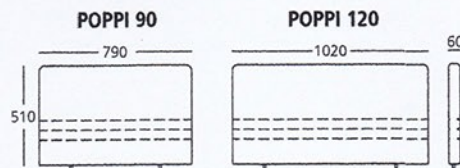

Reclining headboard dimensions