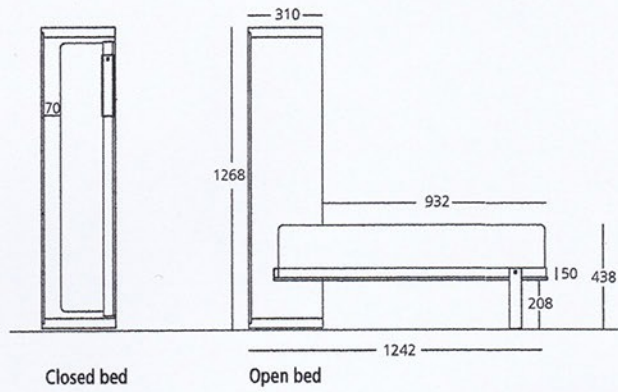

POPPI STANDARD

POPPI 90 STANDARD

Section

POPPI 120 STANDARD

Section

Accessories - POPPI STANDARD

Reclining padded headboard

Iron frame with expanded, cold-cured polyurethane foam padding and with removable fabric cover.
Open headboard dimensions: W 790/1020 mm x D 60 mm x H 510 mm
Wash according to the fabric label.

Section

Reclining headboard dimensions

LED light

Semi-recessed LED system made of an anodized aluminum frame, opaline cover and sensor switch.
The LED used is certified in compliance with EN62471 regulation as part of the "risk-free" category that assures its unlimited maximum safety.
LED 3000°K 1,9 W IP40 75/80 Lm/W EEC A+

Dimensions: W 30 mm x D 9 mm x H 200 mm