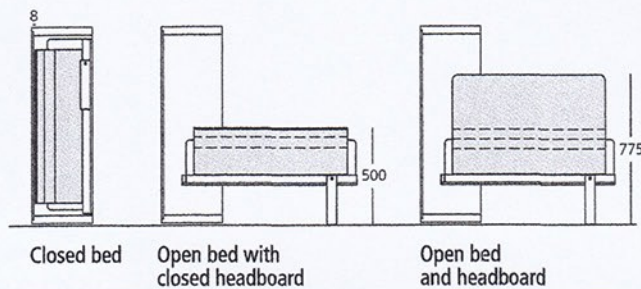

POPPI STANDARD

POPPI 90 STANDARD

Section

POPPI 120 STANDARD

Section

Accessories - POPPI STANDARD

Reclining padded headboard

Iron frame with expanded, cold-cured polyurethane foam padding and with removable fabric cover.
Open headboard dimensions: W 790/1020 mm x D 60 mm x H 510 mm
Wash according to the fabric label.

Section

Reclining headboard dimensions

LED light

Semi-recessed LED system made of an anodized aluminum frame, opaline cover and sensor switch.
The LED used is certified in compliance with EN62471 regulation as part of the "risk-free" category that assures its unlimited maximum safety.
LED 3000°K 1,9 W IP40 75/80 Lm/W EEC A+

Dimensions: W 30 mm x D 9 mm x H 200 mm