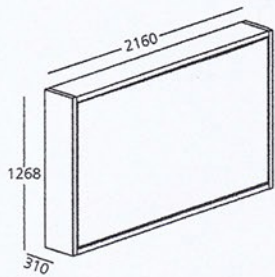

POPPI 120 STANDARD